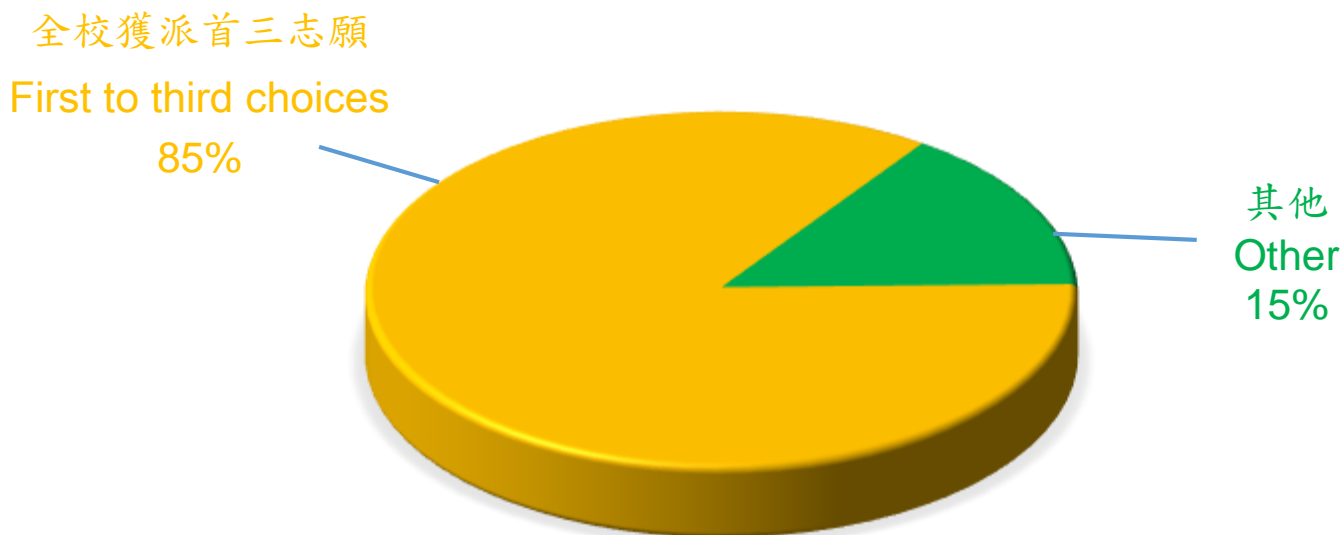

2018-2019 年度高班小一派位資料

2018-2019 Admission of Primary School

自行分配學位及統一派位獲派首三志願百分比

Discretionary Places Admission stage & Central Allocation stage percentage

本校高班學生入讀學校名單如下(排名不分先後)：

The Primary School Allocation (names not listed in order):