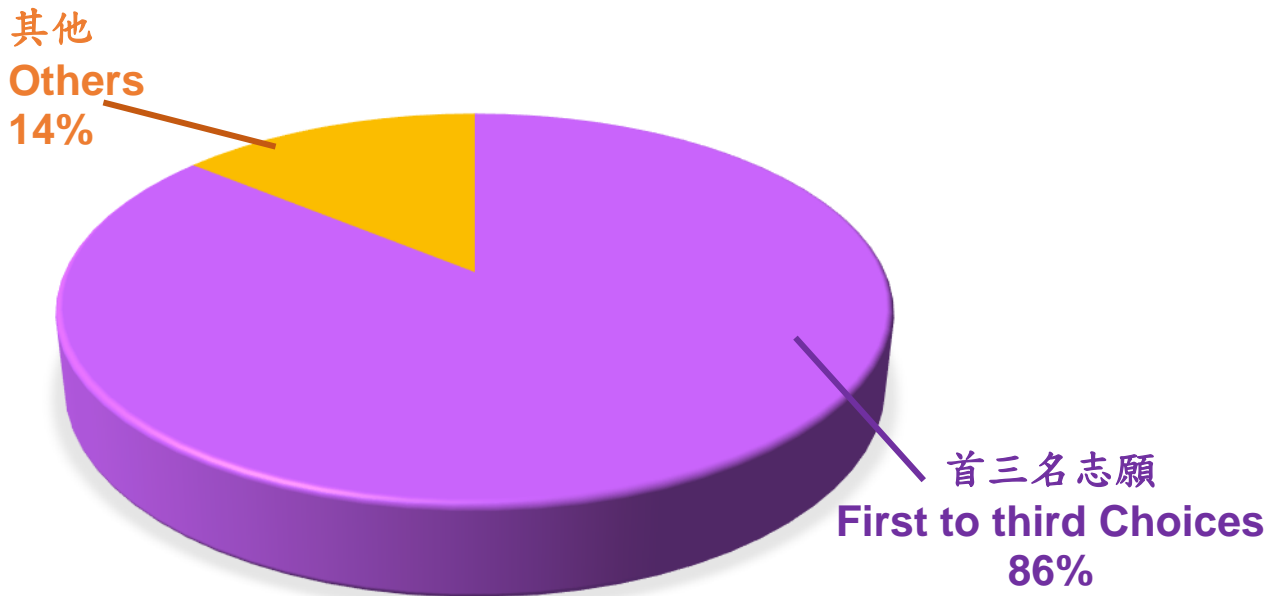

2019-2020 年度高班小一派位資料  
2019-2020 Admission of Primary School

自行分配學位及統一派位獲派首三志願百分比  
Discretionary Places Admission stage & Central Allocation stage percentage

本校高班學生入讀學校名單如下(排名不分先後):  
The Primary School Allocation (names not listed in order):